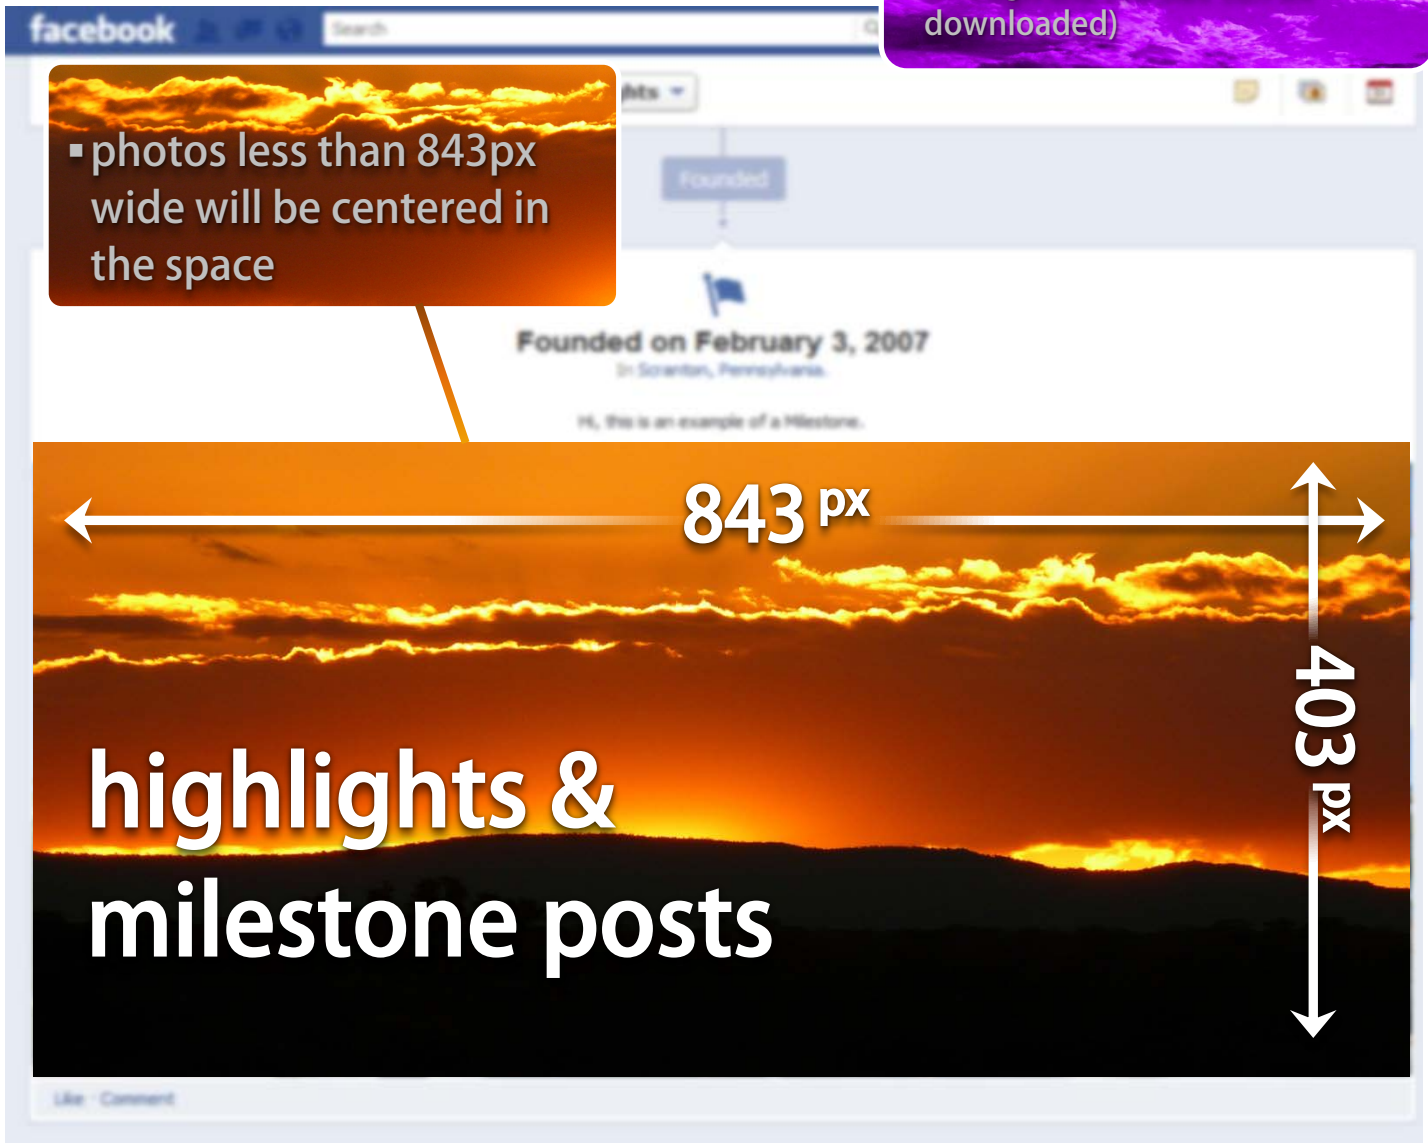

profile image used as tab

- photos you upload will appear at the size you uploaded them
- if you upload a photo larger than 960px x 960px facebook will reduce it in the photo viewer (though the full size can be downloaded)

- photos less than 843px wide will be centered in the space

highlights & milestone posts